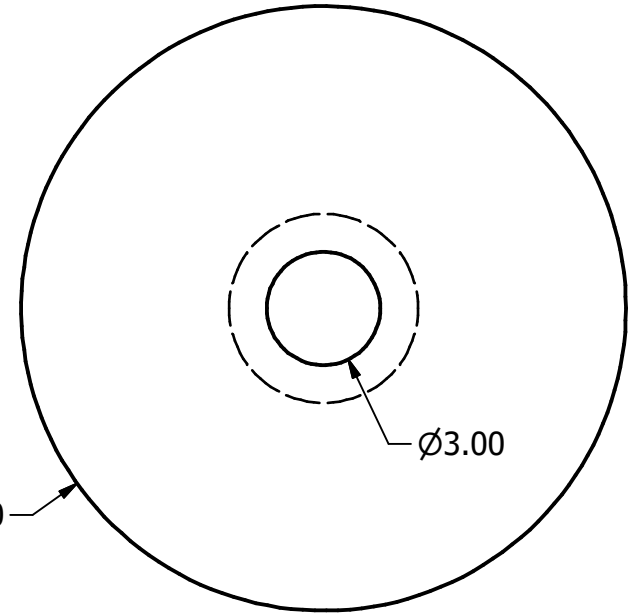

Drill and tap M3

Non Driven Bush Brass or Steel 2 Off

Axle 2 Off Steel

Thread M3 7.5mm Long

Driven Bush Brass or Steel 2 Off

DRAWN	Malcolm	27/03/2022		
CHECKED			TITLE	
QA			EV Drive Unit 42 teeth	
MFG			SIZE	DWG NO
APPROVED			A4	Turned Parts
			SCALE	REV
			SHEET 1 OF 1	