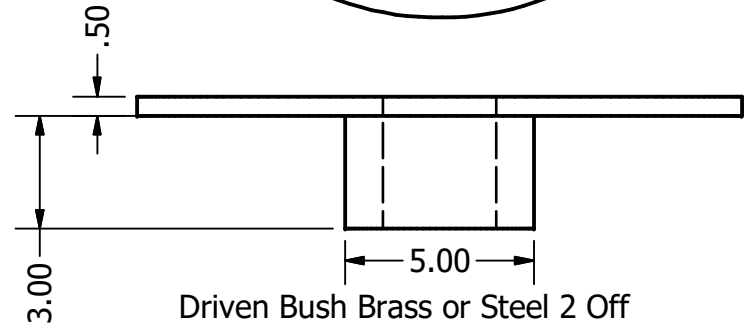

Drill and tap M3

Non Driven Bush Brass or Steel 2 Off

Axle 2 Off Steel

Thread M3 7.5mm Long

Driven Bush Brass or Steel 2 Off

DRAWN	Malcolm	27/03/2022		
CHECKED			TITLE	
QA			EV Drive Unit 42 teeth	
MFG			SIZE	DWG NO
APPROVED			A4	Turned Parts
			SCALE	REV
			SHEET 1 OF 1	