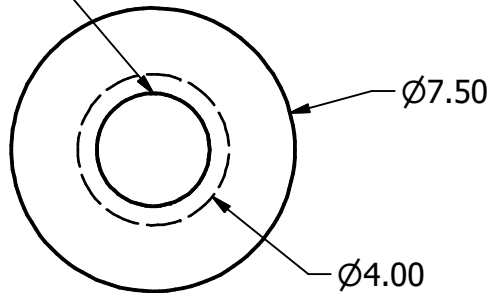

Drill and tap M3

Non Driven Bush Brass or Steel 2 Off

Axle 2 Off Steel

Thread M3 7.5mm Long

Driven Bush Brass or Steel 2 Off

DRAWN	Malcolm	27/03/2022		
CHECKED			TITLE	
QA			EV Drive Unit 42 teeth	
MFG			SIZE	DWG NO
APPROVED			A4	Turned Parts
			SCALE	REV
			SHEET 1 OF 1	